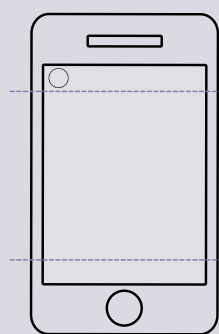

facebook

SIZE GUIDE

PROFILE PICTURE

DESKTOP DISPLAY
170 X 170 PIXELS

SMARTPHONE DISPLAY
128 X 128 PIXELS

MINIMUM
400 X 400 PX IMAGE

ANTICIPATE
CIRCULAR CROP

JPEG FOR PICTURES
PNG FOR LOGOS

IMAGE POSTS

RECOMMENDED SIZE
1200 X 630 PIXELS

MINIMUM SIZE
600 X 315 PIXELS

FLEXIBLE
SIZES/ORIENTATIONS

FB WILL RESIZE IMAGE
TO 500 PIXEL WIDTH

TO AVOID DISTORTION
USE JPEG OR PNG

VIDEO POSTS

RECOMMENDED SIZES
LANDSCAPE (16:9)
1280 X 720 PIXELS
PORTRAIT (9:16)
720 X 1280 PIXELS

USE MP4 OR MOV FILES

MAX FILE SIZE IS 4GB

MAX VIDEO LENGTH IS
240 MINUTES

FACEBOOK STORIES

RECOMMENDED SIZE
FULLSCREEN (9:16)
1080 X 1920 PIXELS

KEEP IMPORTANT IMAGERY
TOWARD CENTER

TOP AND BOTTOM IS
OBSCURED BY TEXT

COVER PHOTOS

PROFILE COVER PHOTO
1200 X 674 PX

EVENT COVER PHOTO
1920 X 1005 PX

GROUP COVER PHOTO
1920 X 1005 PX

BUSINESS PAGE COVER
1200 X 674 PX

COVER PHOTOS
VARY IN SIZE

USE CENTRALLY
ALIGNED IMAGES TO
ENSURE PROPER
VIEWING ON DESKTOP
AND MOBILE